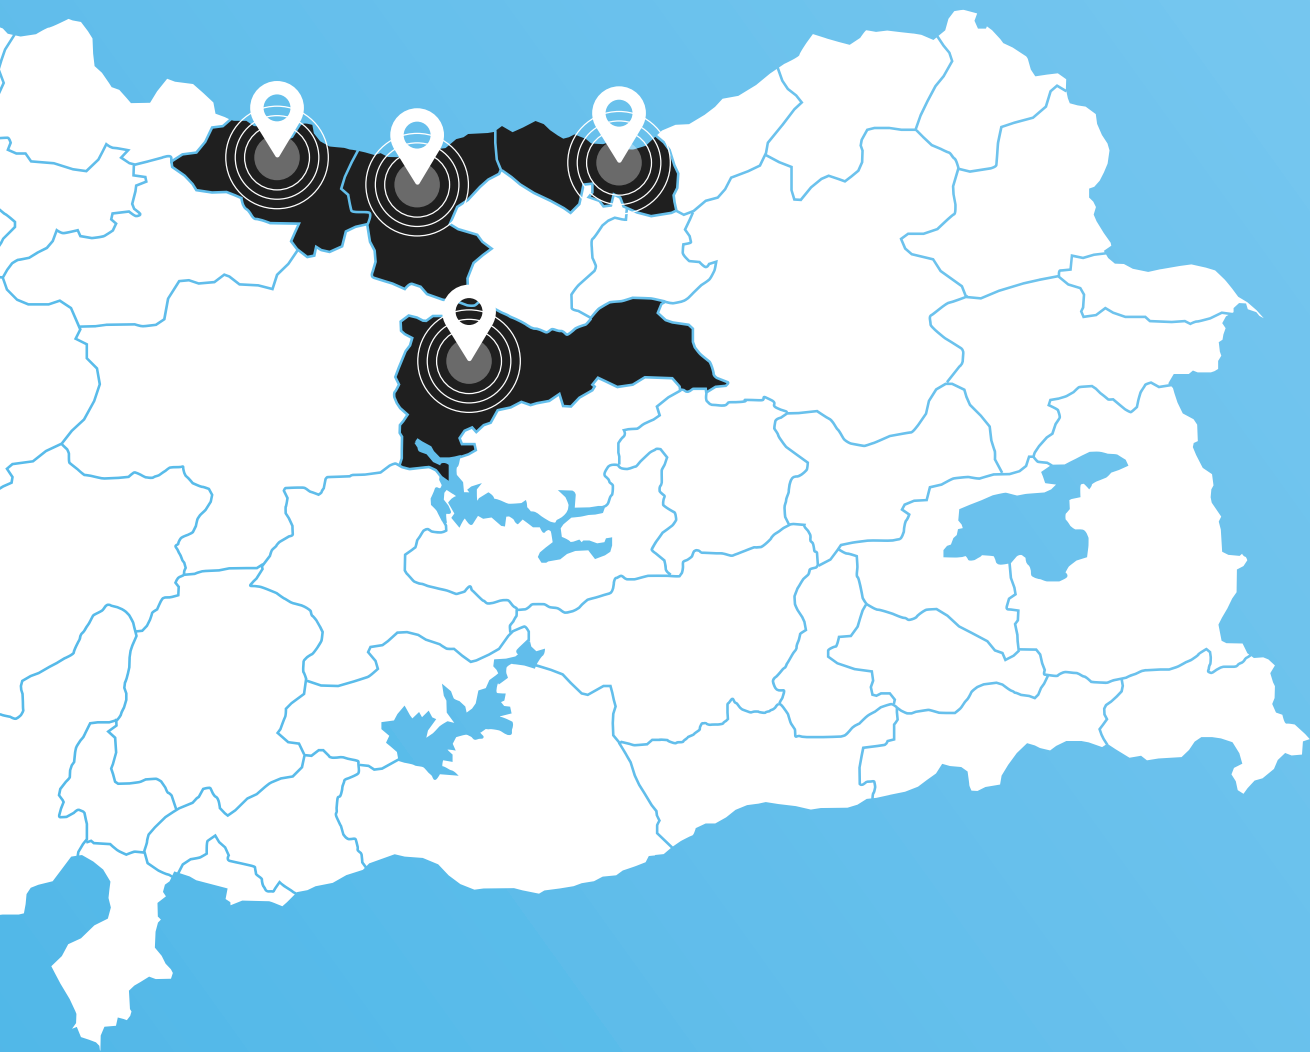

The logo for 'isrodi.' features a stylized mountain range graphic above the text. The mountains are represented by several jagged, black peaks of varying heights.

Türkiye'nin şimdilik 10 ilinde varız.
daima büyüyeceğiz